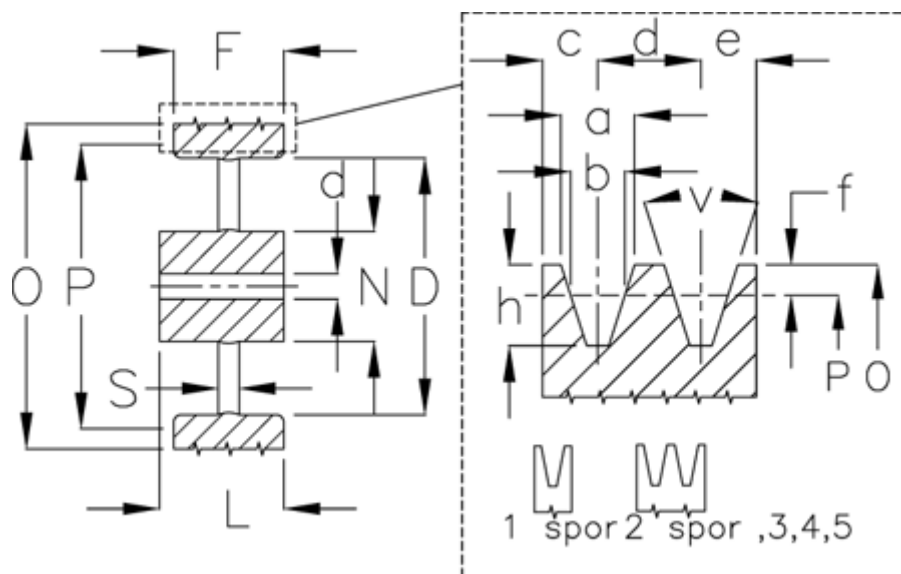

Article number: 60410325002

Description: V-belt pulley, no bore S 250/2

## Measures

D	= 224	S	= 10
d	= 20	Type	= S
F	= 28.0		
L	= 40		
N	= 60		
Number of ribs	= 2		
O	= 254.0		
P	= 250		